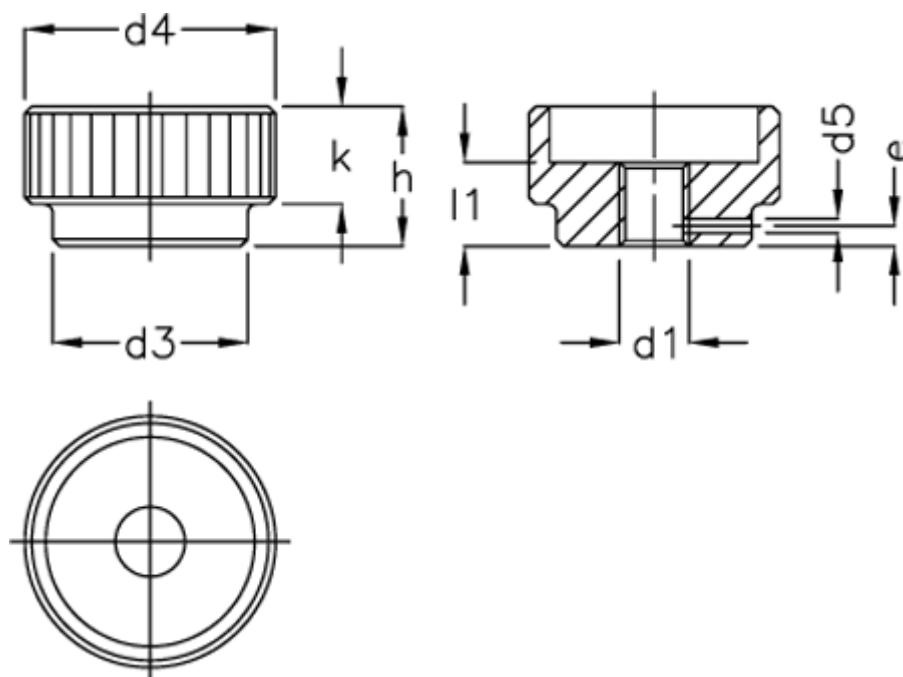

Article number: 20700508

Description: E+G Knurled nut DIN 6303-M5-B  
B with dowel hole

## Measures

d1 = M 5

d3 = 14

d4 = 20

d5 = 1.5

e = 2.5

h = 12

k = 8